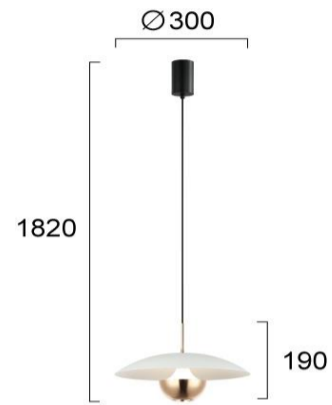

Product Datasheet

Code	4292301
Description	Suspended Light Gold Valia
Family	VALIA
Type	PENDANT
Type of Lamp	LED module
Watt	9W
Volt	220-240 VAC
Hertz	50-60 Hz
Class	Class II
IP	IP20
Environment	Indoor
Color	WHITE / GOLD
Material	ALUMINIUM / ELECTROSTATIC PAINTED STEEL
Length	D:300
Height	H:1820
Width	h:190
Kelvin	3000K
Lumen	275 Lm
Beam Angle	Beam Angle 120* / CRI 89
Dimmable	Non-Dimmable